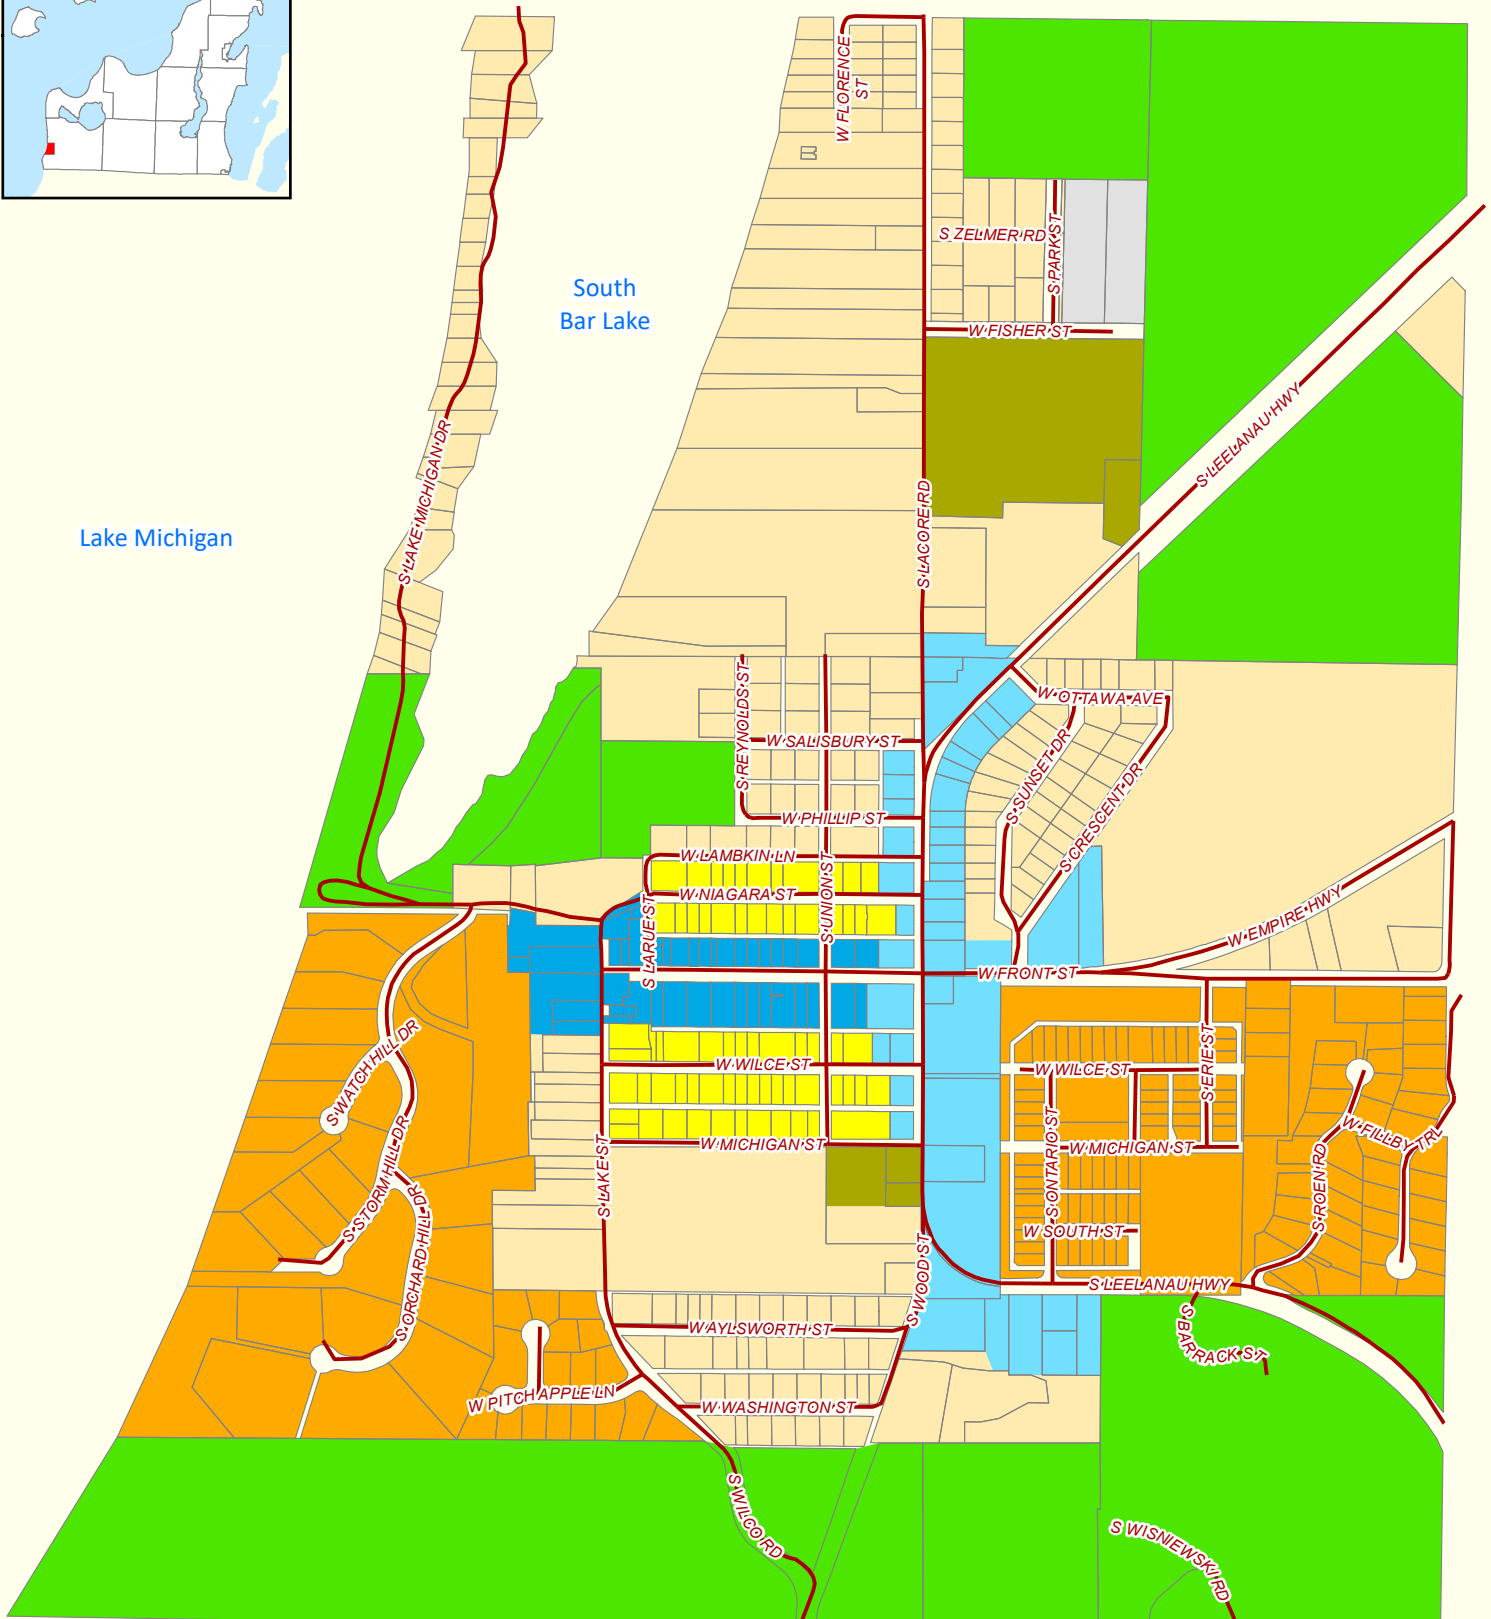

Village of Empire - Zoning Districts

Leelanau County, Michigan

- | | | | |
|---------------------|---------------------------|-------------------------|--------------------------|
| Village Residential | Mixed Residential | Front Street District | Planned Unit Development |
| General Residential | Gateway Corridor District | Recreation/Conservation | Light Industrial |

Adopted: 11/14/19; Effective: 11/25/19

1 inch = 800 feet

This map is prepared by Leelanau County for reference purposes only. Leelanau County is not liable for any errors that may be found herein.