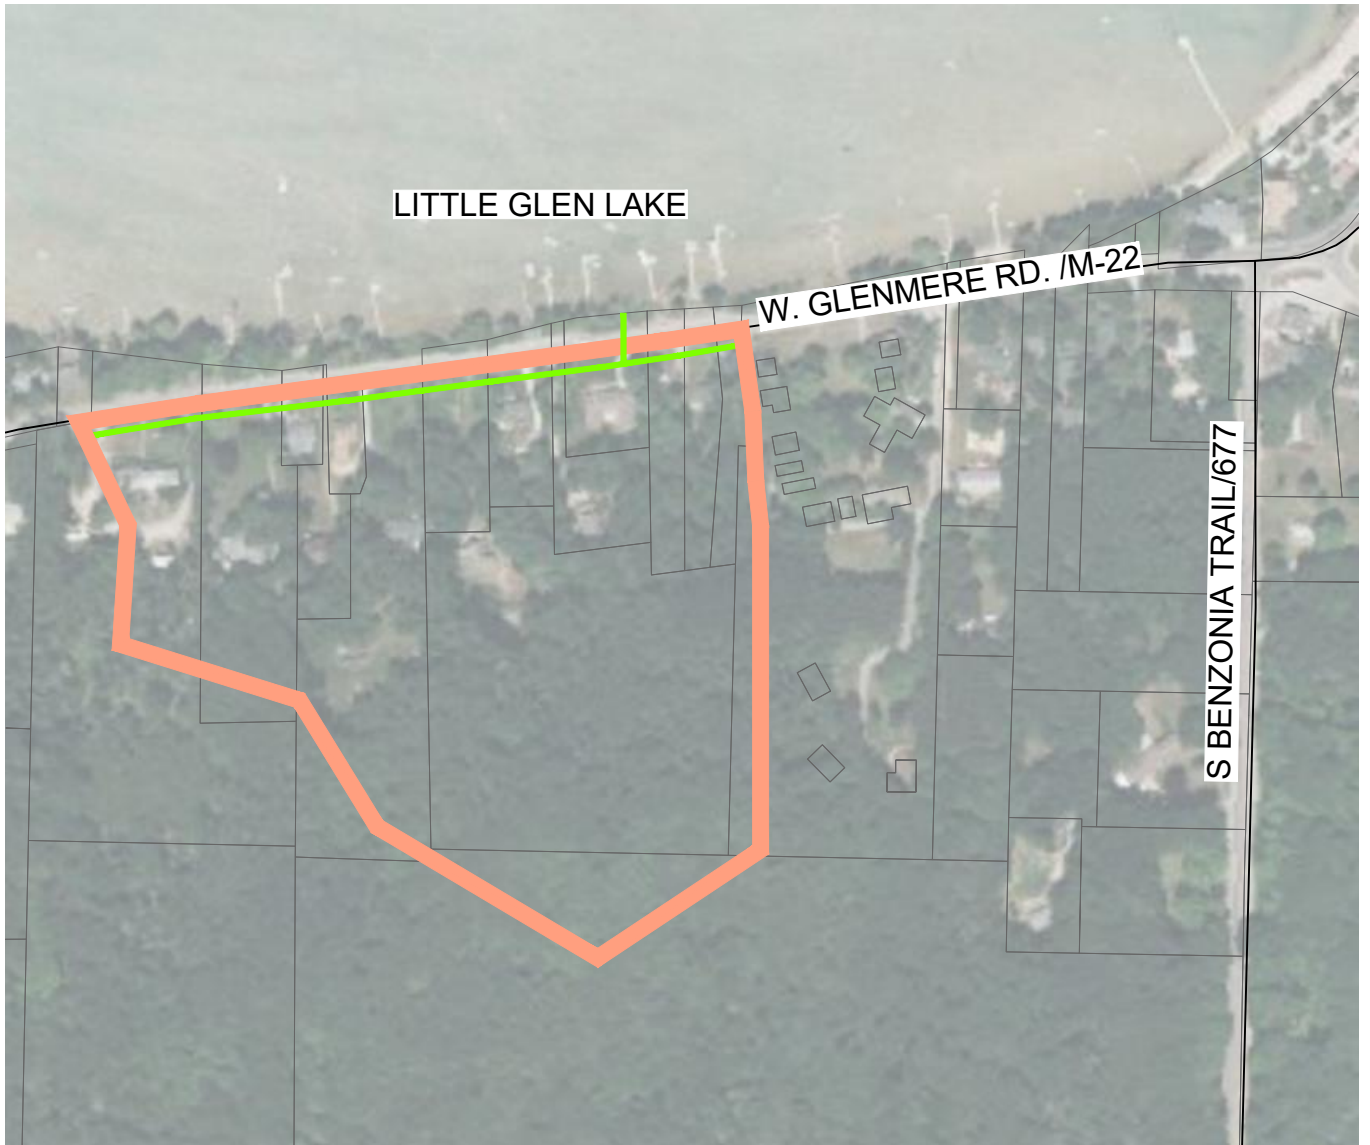

LITTLE GLEN LAKE DRAIN DRAINAGE DISTRICT BOUNDARY

LEGEND

-  DRAINAGE DISTRICT BOUNDARY
-  ROADS
-  PARCEL BOUNDARIES
-  PRELIMINARY ROUTE & COURSE

TOTAL DRAINAGE DISTRICT AREA: 16 ACRES ±