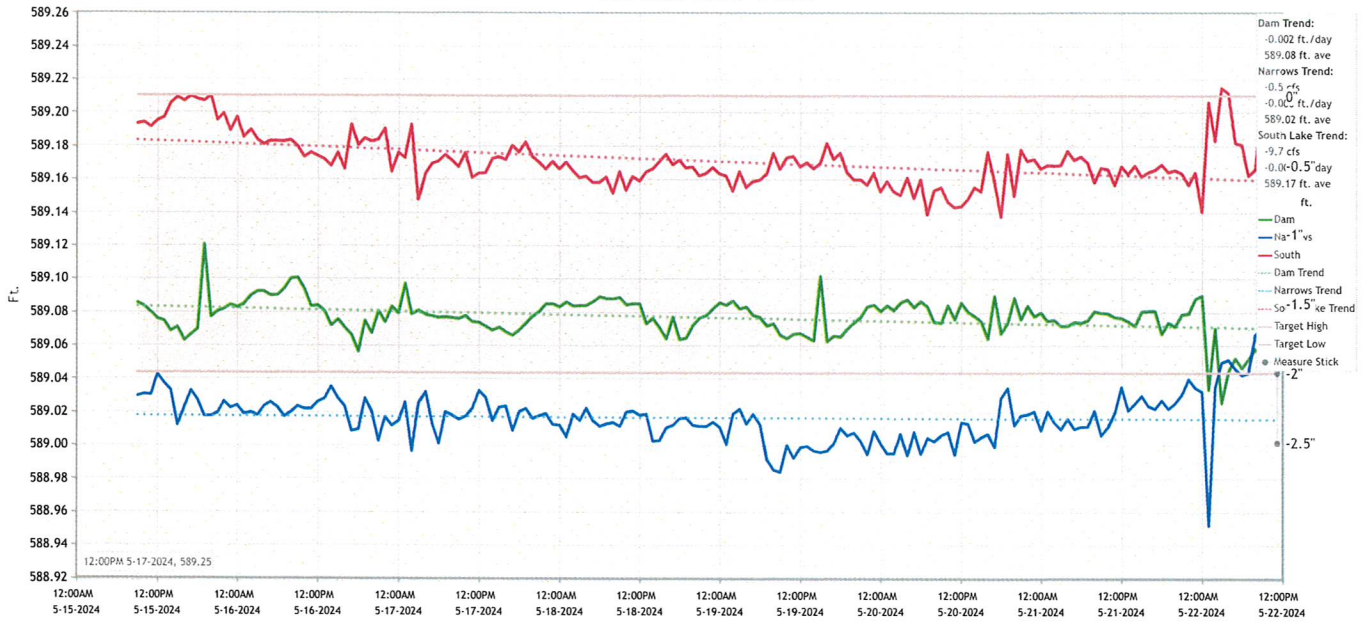

Graph: 3 Sensors 1 Week

All 3 Sensor Levels - 1 Week

Pan

Zoom

Resolution

Graph Start

Graph End

Graph Title

All 3 Sensor Levels - 1 Week