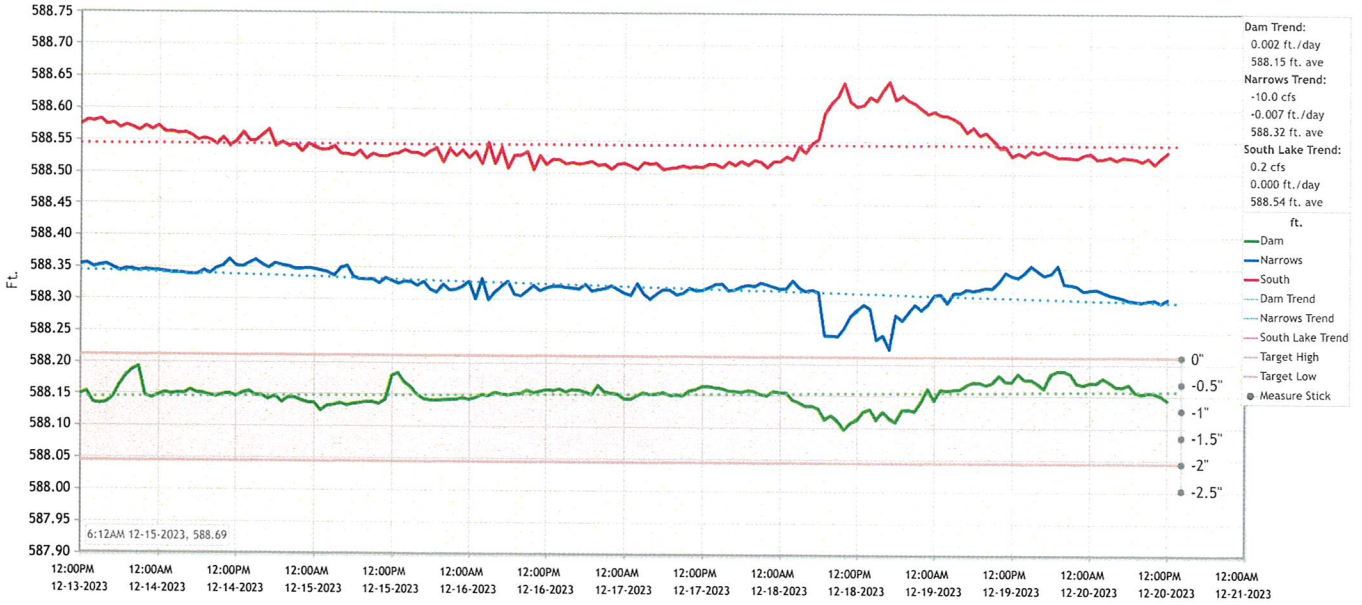

Graph: 3 Sensors 1 Week

All 3 Sensor Levels - 1 Week

Now - 1 week

Now + 2h