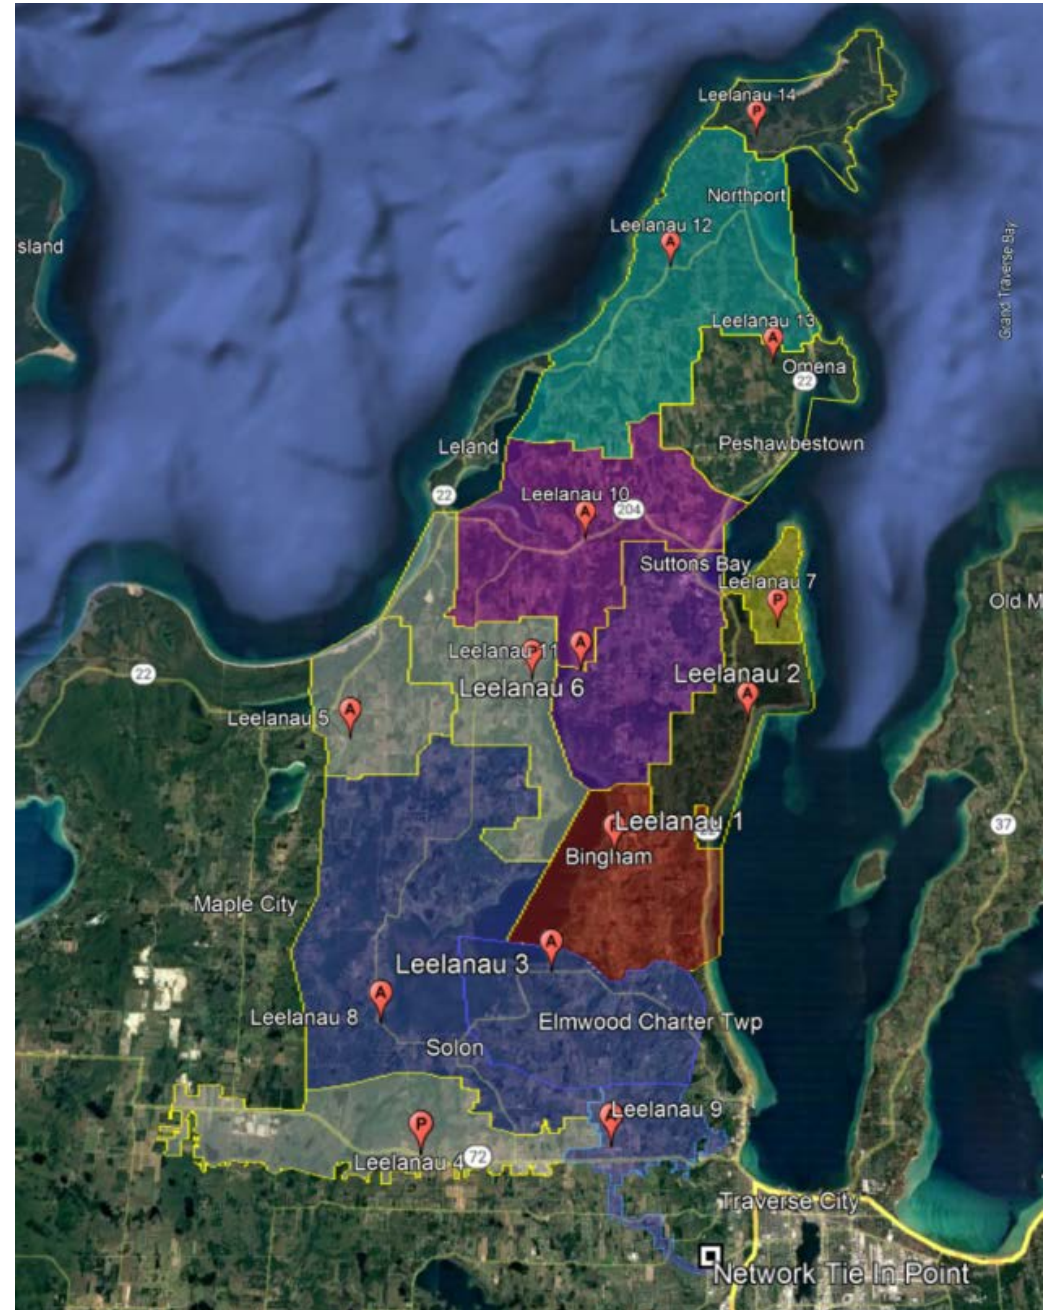

Leelanau Broadband Update

Construction Update

- Cabinet Turn up YTD
 - Cabinet 9 – 07/12/23
 - Cabinet 3 – 08/17/23
 - Cabinet 8 – 09/08/23
- 840 Unserved Homes Passed

Operations Update

- New Subscriber Update
 - Over 300 sold since launch
- Staffing
 - 2 FTE, 2 open positions
 - 6 installation contractors
 - 1 Construction Coordinator
- Operation Center
 - 1408 South West Bayshore Dr.
Suttons Bay

Pricing

- Free Installation
 - Charges may apply if home is greater than 1000' from network

EXTREME Internet

\$79⁰⁰
/month

Special Pricing!

1 GIG down | 1 GIG up

SELECT

- **3 Year Rate Lock!**
- Connect up to 25 devices simultaneously with no lag
- Point Broadband's fast-fiber network makes it easy to work, learn, play
- No Contracts or Data Caps
- 30-Day Money-Back Guarantee
- Eligible for ACP program
- **Add DirecTV Stream for the best of Live TV & On Demand**