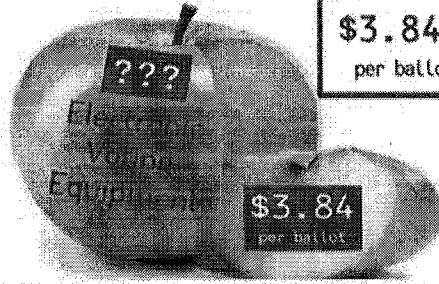

Roku

androidtv

NG
AL
CE
MIT

TPACTION.COM/DONATE

Apple-to-Slice Comparison

Osage County MO • <10,000 Voters • 4-year Cycle

\$2.71
per ballot

\$3.84+
per ballot

\$3.84
per ballot

Help Save Our Country Go To Lindellplan.com
Donate At LindellOffenseFund.org or 800-598-6747

FRANKSPEECH.COM

Roku

Apple TV

androidtv

TPACTION.COM/DONATE

APRIL 2023 ELECTION