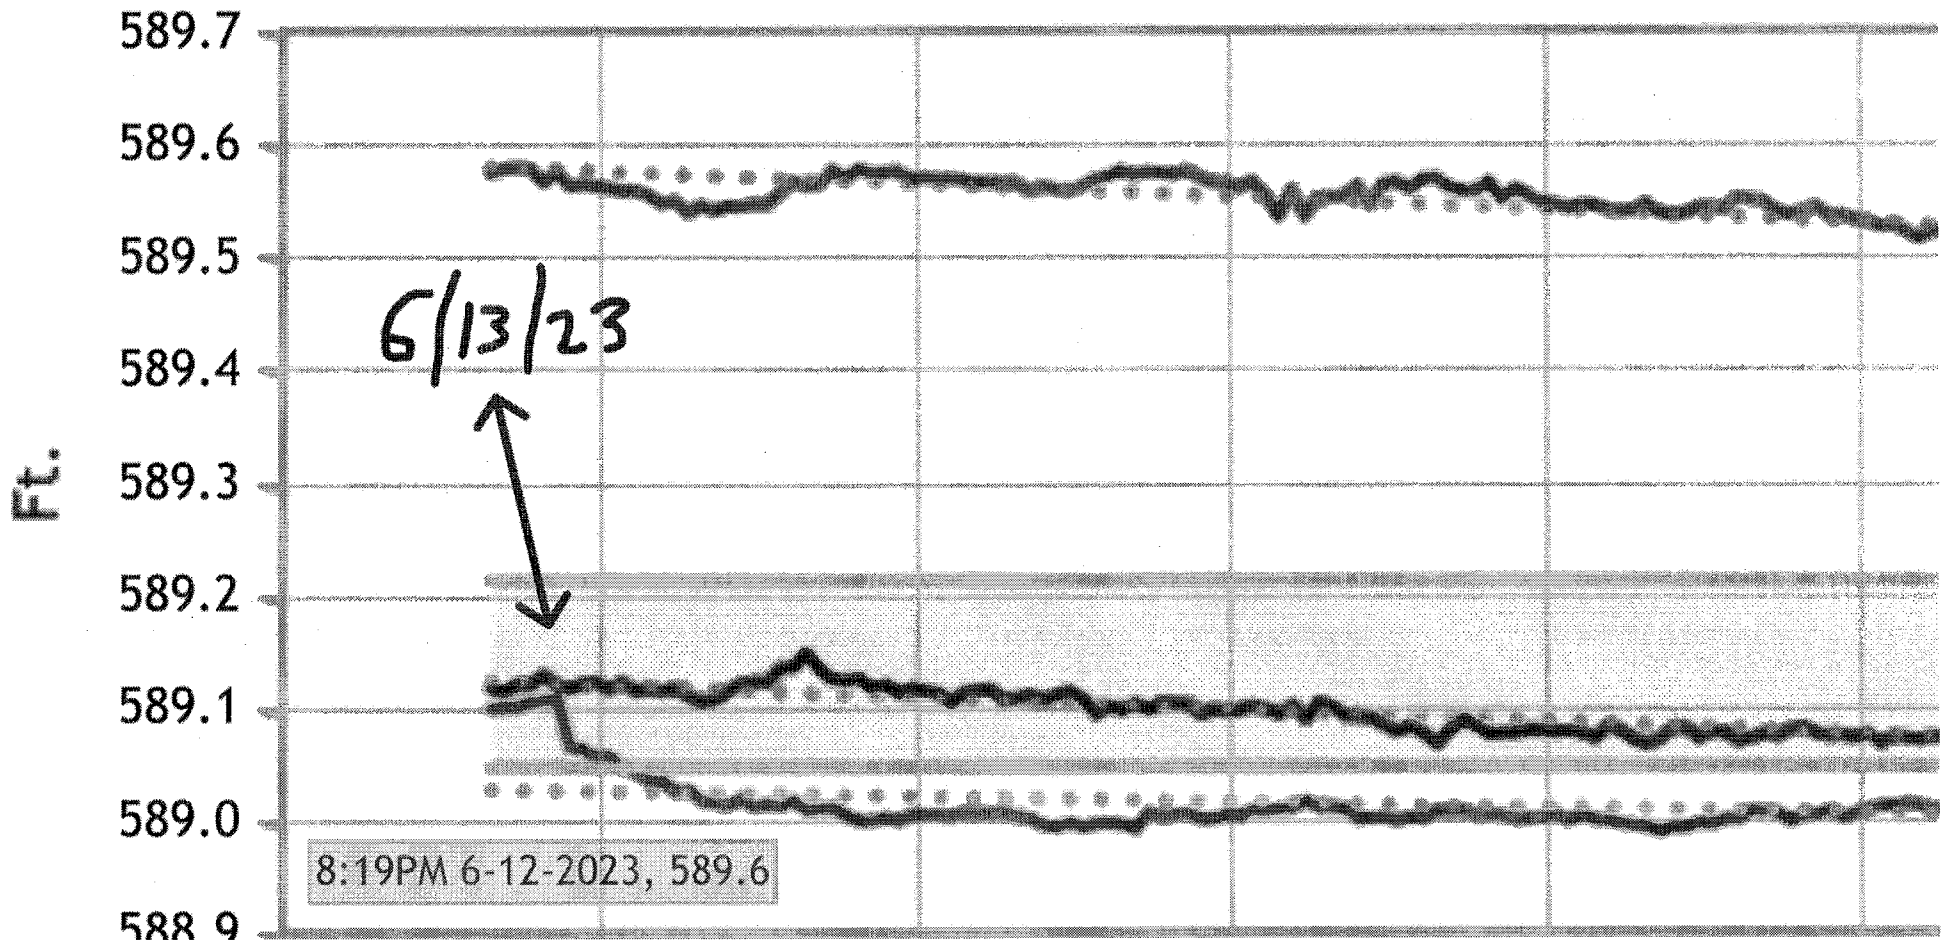

P.C. 6/21/23
D. Lund

ALL 3 SENSORS LEVELS - 1 WEEK

Legend for the graph:

- Dam
- Narrows
- South
- Dam Trend
- Narrows Trend
- South Lake Trend
- Target High
- Target Low
- Measure Stick

D. Lund