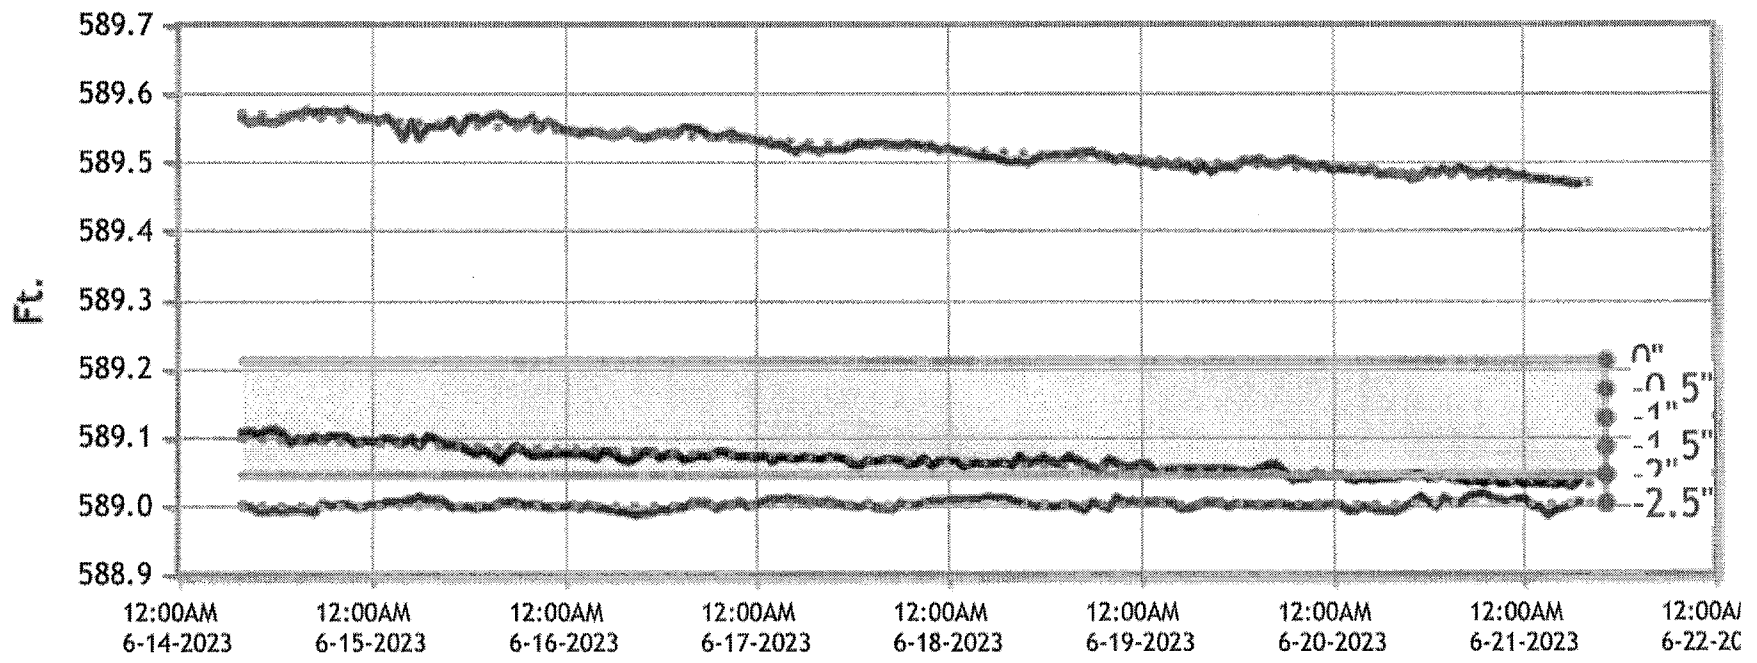

P.C. 6/21/23
D. Lund

ALL 3 SENSORS LEVELS - 1 WEEK

Legend for the graph:

- Dam
- Narrows
- South
- Dam Trend
- Narrows Trend
- South Lake Trend
- Target High
- Target Low
- Measure Stick

D. Lund