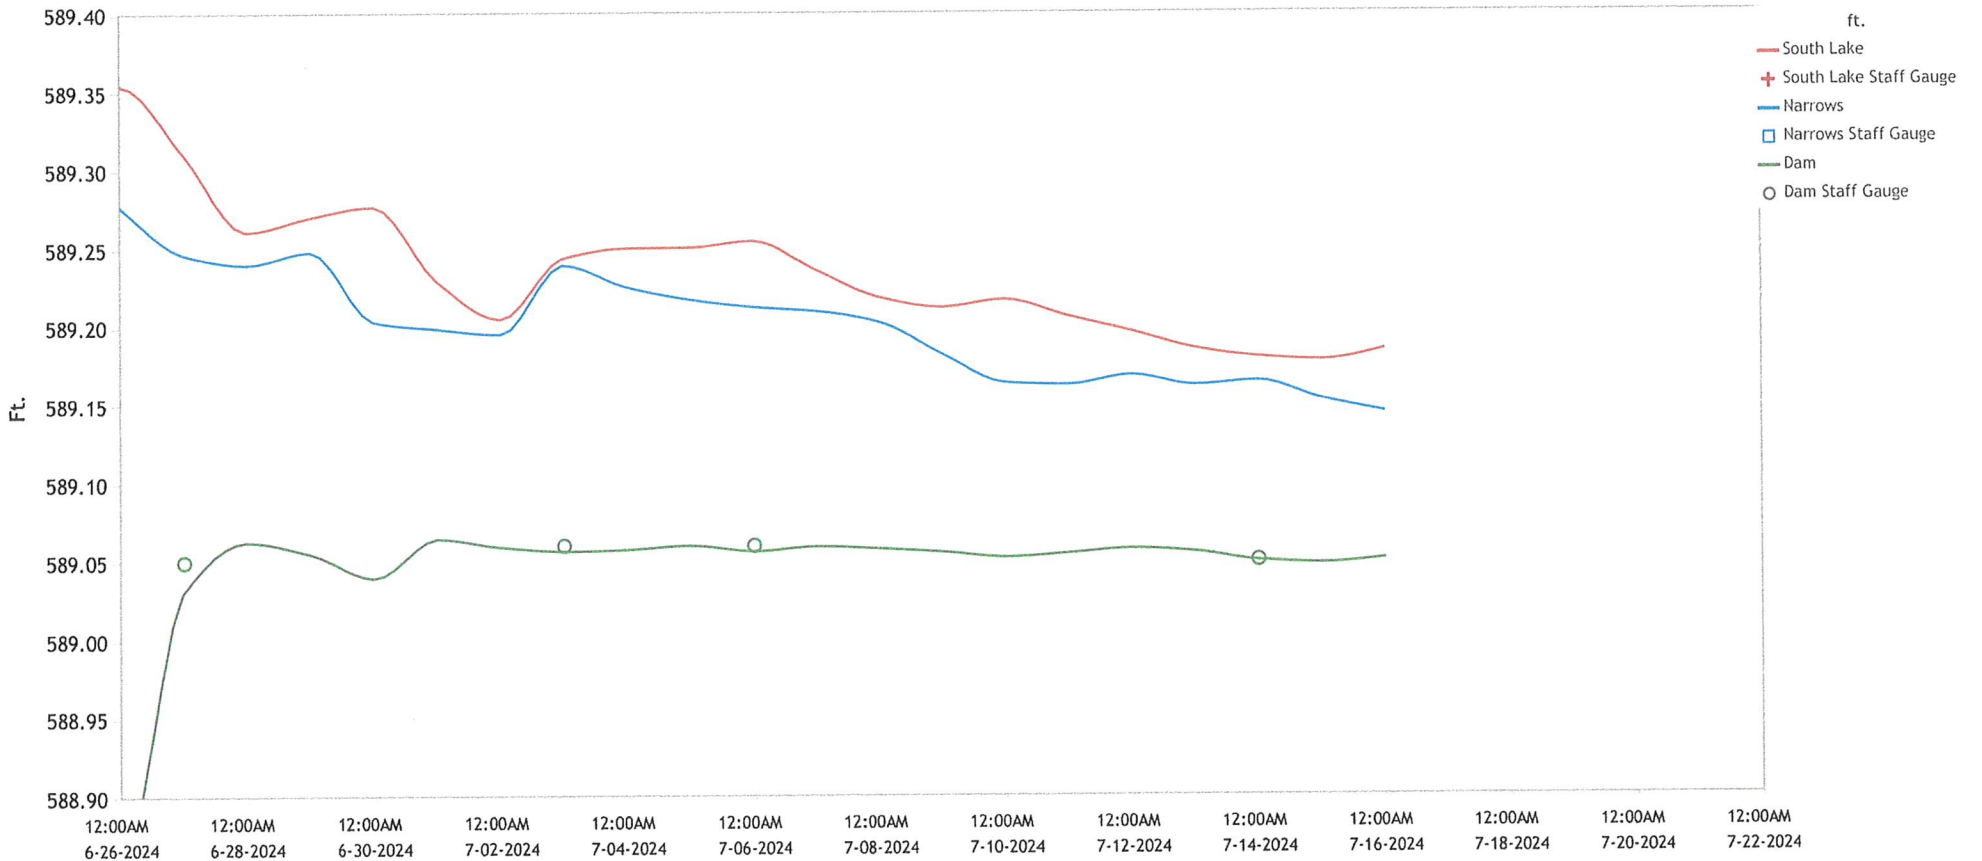

Edit

Edit

Graph Bottom

50px [Up] [Down]

Graph: 3 Sensors - Calibration

All 3 Sensor Levels - Calibration

Pan

Navigation controls: H, D, W, M, Y

Graph Start

08/24/2023 12am

Now - 1 week Format

Graph Title

All 3 Sensor Levels - Calibration

Zoom

Zoom in/out buttons

Graph End