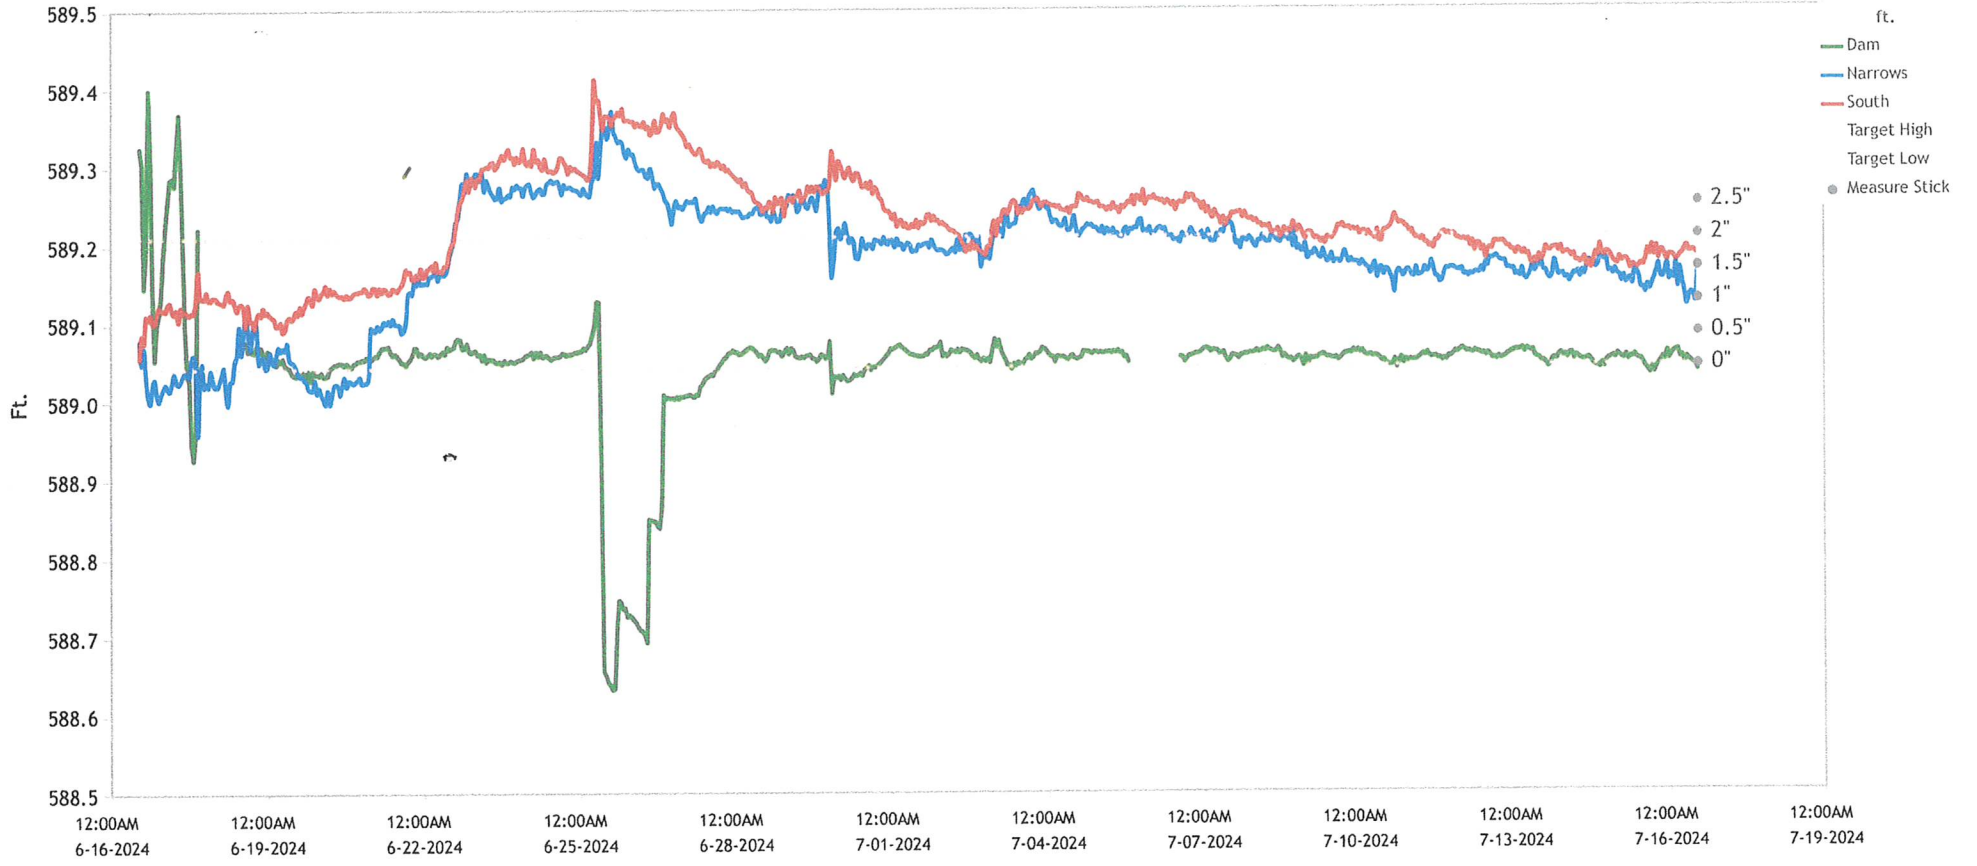

Graph: 3 Sensor 1 Month

3 Sensors - 1 Month

Pan

Navigation controls: [H] [D] [W] [M] [Y]

Graph Start

06/16/2024 1pm [Refresh] [Format] [Info]

Graph Title

3 Sensors - 1 Month

Zoom

[-] [+]

Graph End

07/16/2024 1pm [Refresh] [Format] [Info]

Resolution

Minute Hour Day Auto

Export

CSV

Edit

Edit

Graph Bottom

50px [Up] [Down]

Graph: 3 Sensors - Calibration

All 3 Sensor Levels - Calibration

Pan

Navigation controls: H, D, W, M, Y

Graph Start

08/24/2023 12am

Now - 1 week Format

Graph Title

All 3 Sensor Levels - Calibration

Zoom

Zoom in/out buttons

Graph End