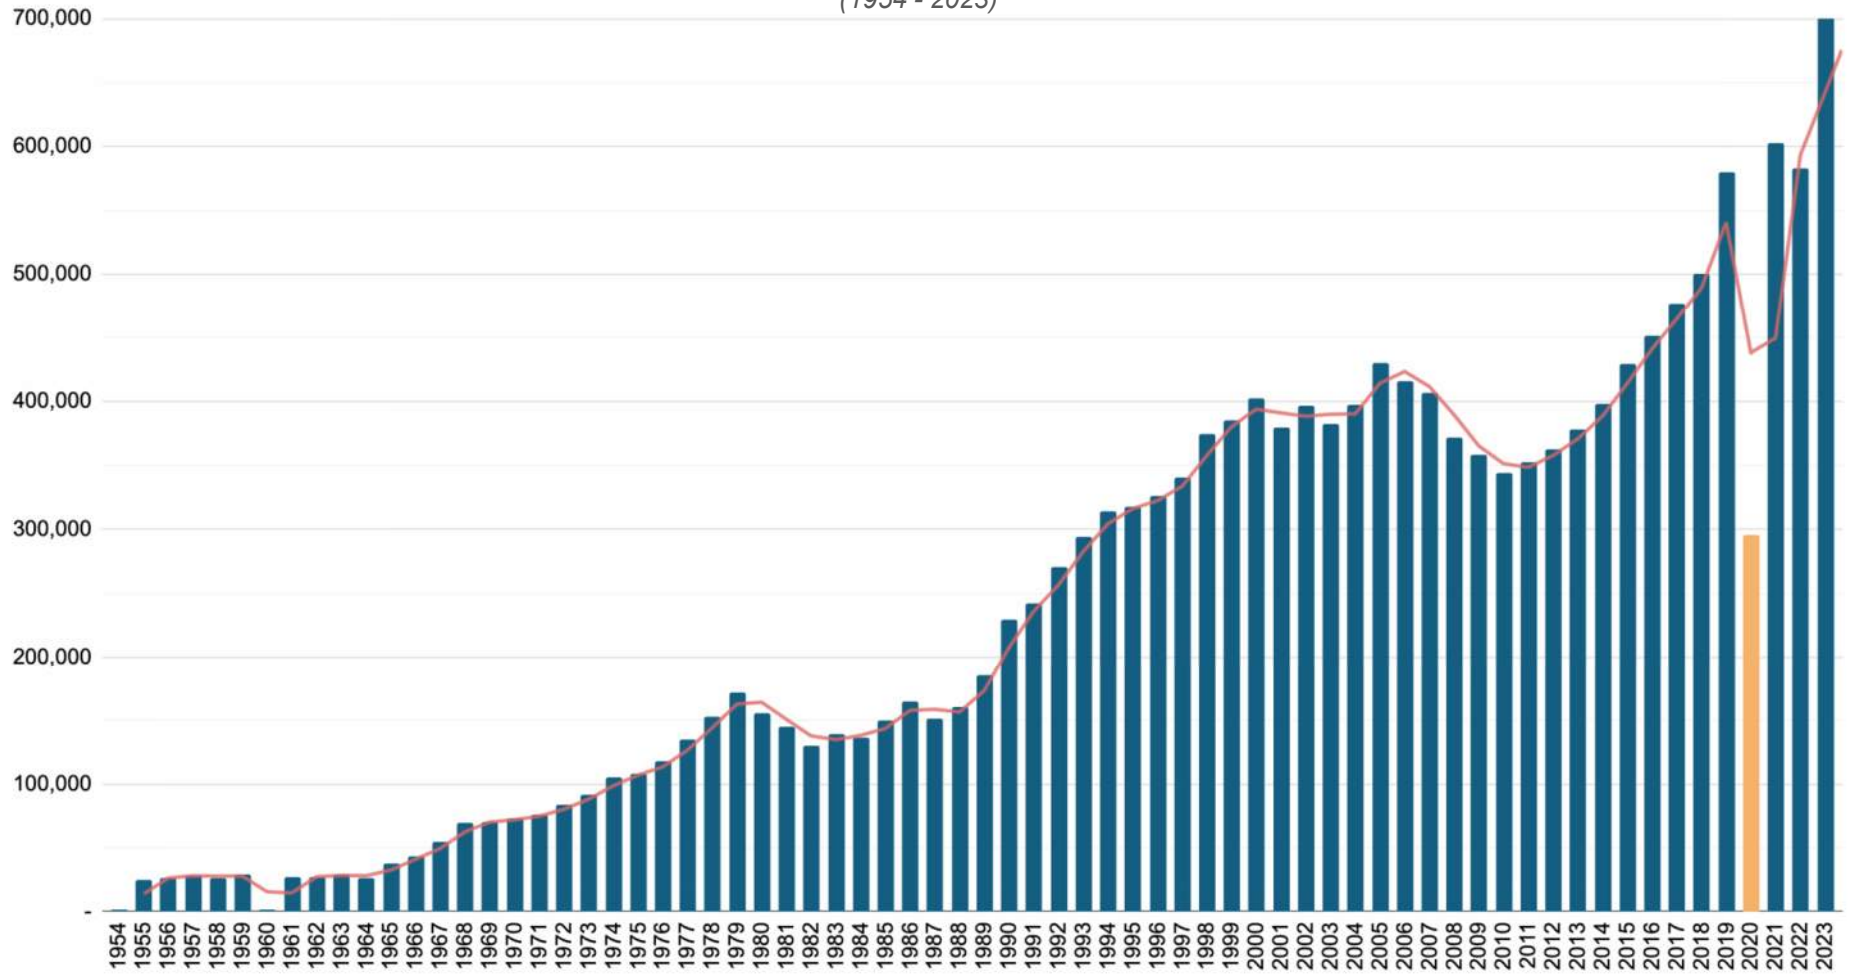

# Cherry Capital Airport

*Past Present and Future*

# Annual Passenger Count

Cherry Capital Airport  
(1954 - 2023)

# Annual Passenger Count

Cherry Capital Airport  
(2010 - 2023)

**20 Non-stops.**  
Take off from Cherry Capital Airport  
to 20 popular U.S. destinations.  
No stops. No worries.

Atlanta - ATL	Fort Lauderdale - FLL	Philadelphia - PHL
Boston - BOS	Houston - IAH	Phoenix/Mesa - AZA
Charlotte - CLT	Minneapolis - MSP	Punta Gorda - PGD
Chicago - ORD	Newark - EWR	Tampa/St. Pete - PIE
Dallas/Fort Worth - DFW	New Haven - HVN	Washington DC - Dulles - IAD
Denver - DEN	New York - LaGuardia - LGA	Washington DC - Reagan - DCA
Detroit - DTW	Orlando/Sanford - SFB	